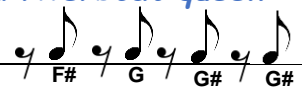

But I never saw the good side of the city until I hitched a ride on a riverboat queen
But I never saw the good side of the city until I hitched a ride on a riverboat queen

D(4) D(4) D(4)